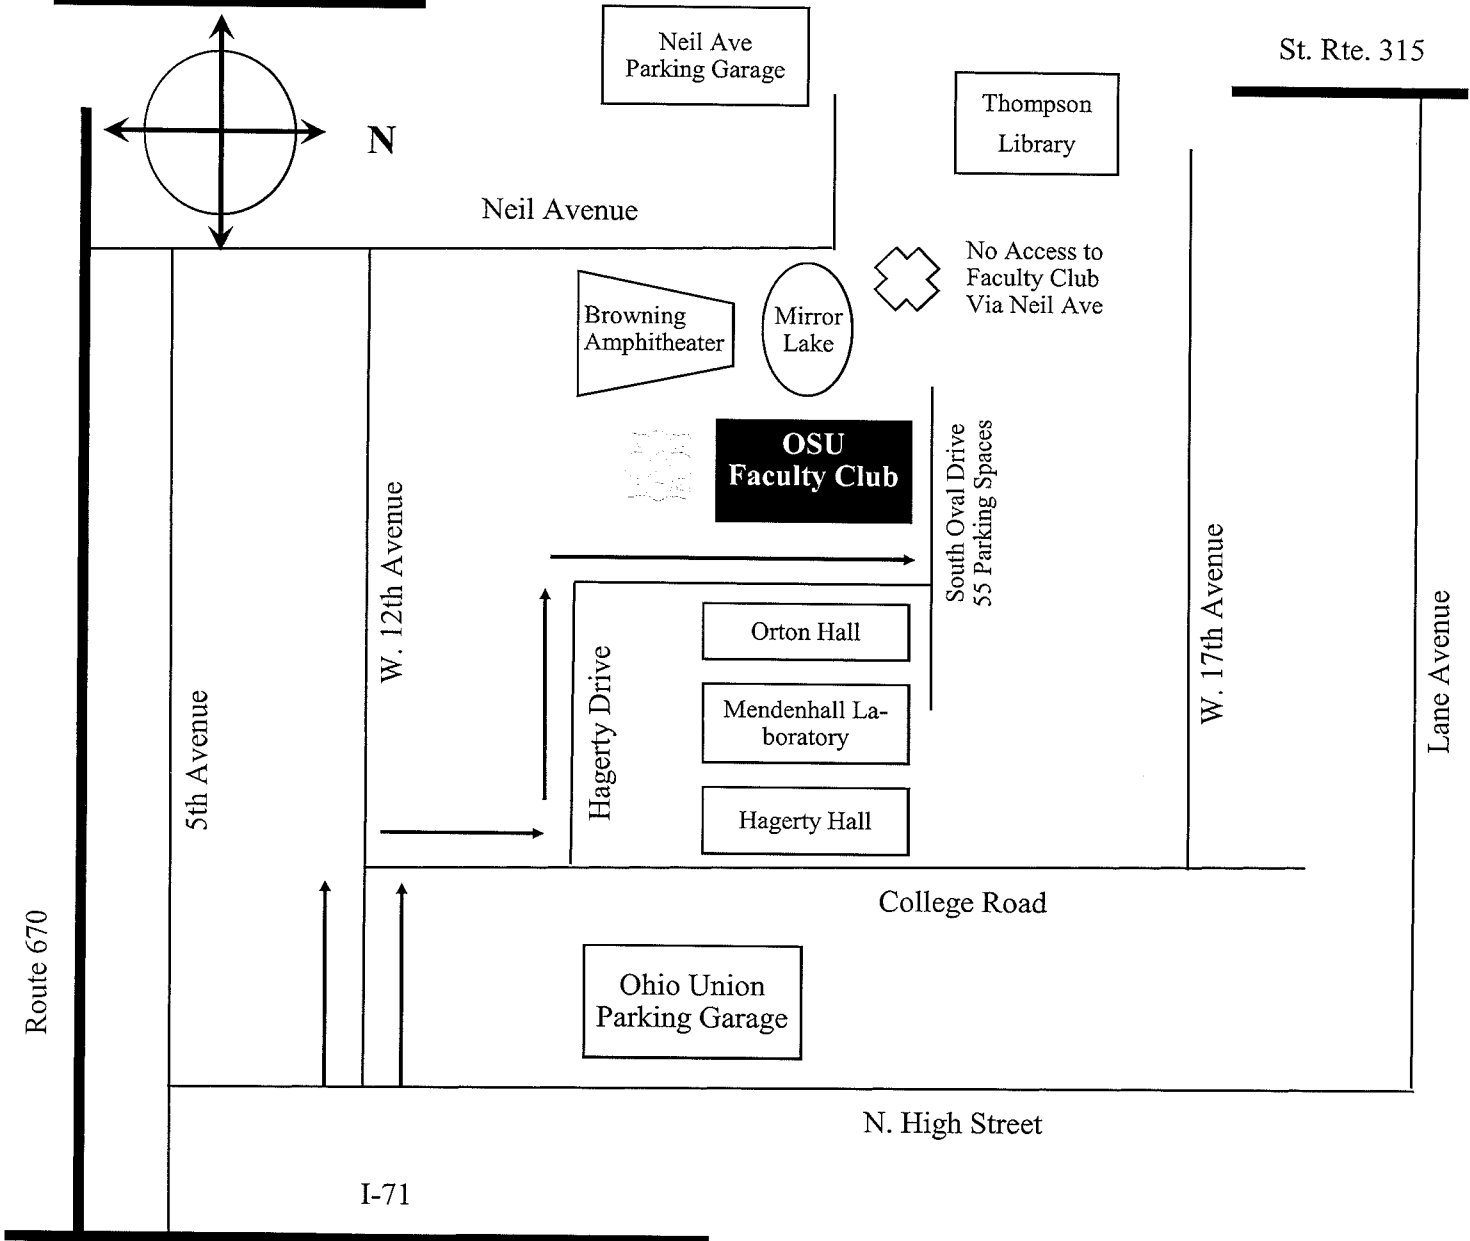

Directions

Parking Information:

The Club is within close proximity to the Ohio Union parking garages located off of College Rd. There are a limited number of parking spaces available to your guests in front of The Club and Orton Hall accessible with appropriate guest parking vouchers during restricted times. Contact your catering manager for detailed parking information.